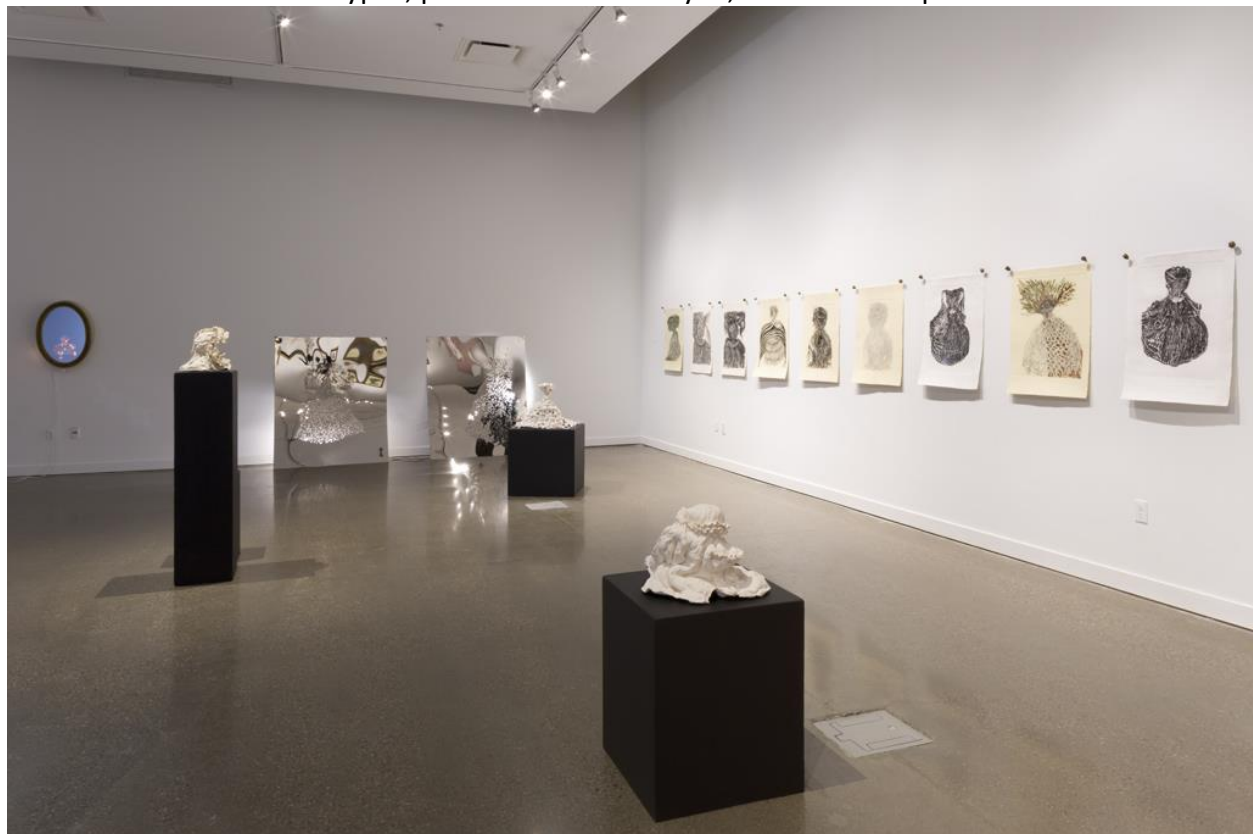

**1 – 4 Installation Views, CASA art gallery, Lethbridge, AB. Jan 7 to Feb 18, 2017**

Monotypes 1/1 on left, drawings and monotypes on blue wall, printed antique gloves and doilies on red wall, framed monotype 1/1 on back wall.

2. "Curiosities" wall on left, drawing on right, hung salon style, porcelain sculptures

3. Framed Monotype 1/1 (each is an original, non-editioned print), porcelain sculptures

Monotypes, plasma-cut steel 4'by 5', Porcelain sculptures

5. Monotype 1/1, arbour series, 30" by 40" Arche paper, ink

6. Porcelain sculpture 24" by 24"

7. Laser cut mirror, 18" by 24", reflection

8. Painted wall with antique pins, gloves, doilies printed with drypoint images