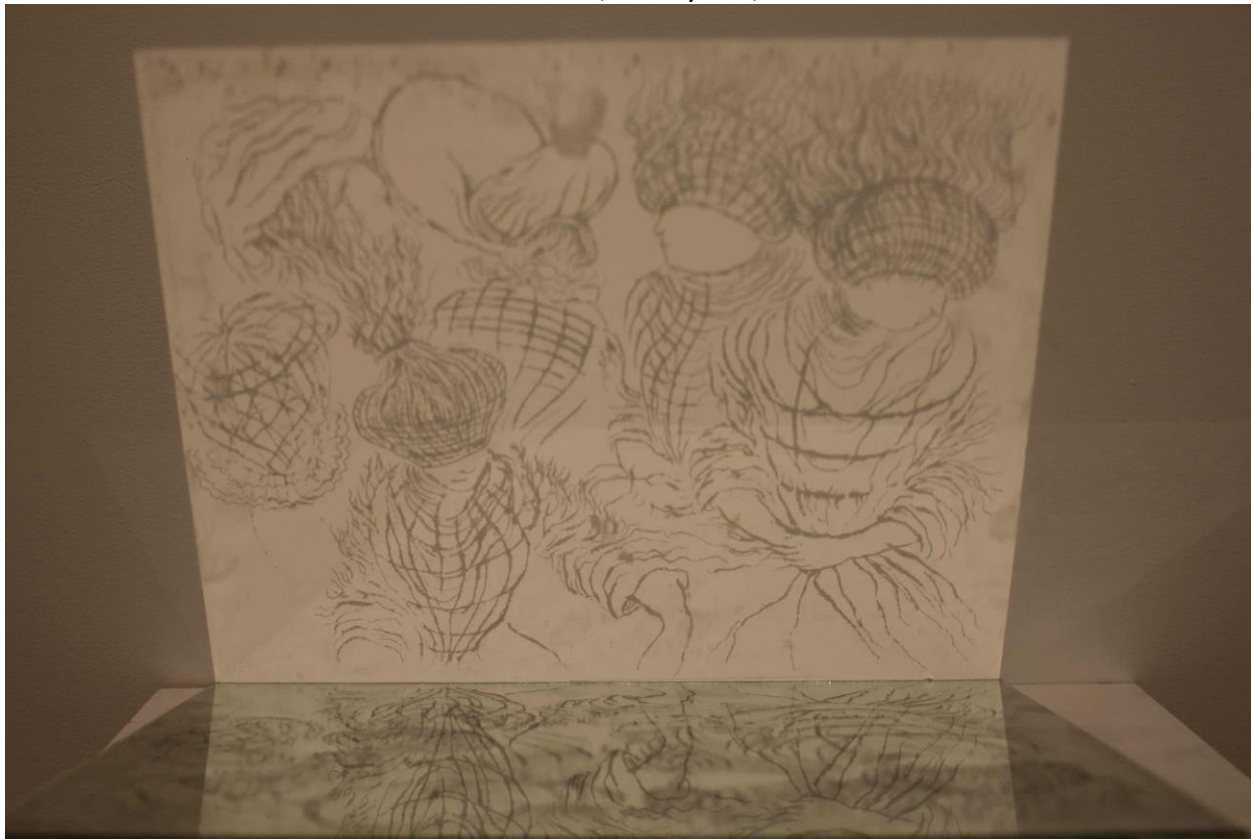

**1 – 4 Installation Views, CASA art gallery, Lethbridge, AB. Jan 7 to Feb 18, 2017**

Monotypes 1/1 on left, drawings and monotypes on blue wall, printed antique gloves and doilies on red wall, framed monotype 1/1 on back wall.

2. "Curiosities" wall on left, drawing on right, hung salon style, porcelain sculptures

3. Framed Monotype 1/1 (each is an original, non-editioned print), porcelain sculptures

Monotypes, plasma-cut steel 4'by 5', Porcelain sculptures

5. Monotype 1/1, arbour series, 30" by 40" Arche paper, ink

6. Porcelain sculpture 24" by 24"

7. Laser cut mirror, 18" by 24", reflection

8. Painted wall with antique pins, gloves, doilies printed with drypoint images

9. Closeup of painted blue wall, drawings, Monotype, antique frames, hung salon style

10. Detail from "Curiosity" wall. Gold box 18" by 30" drypoint, bronze cast frame, burnt book, antique pin, birds nest